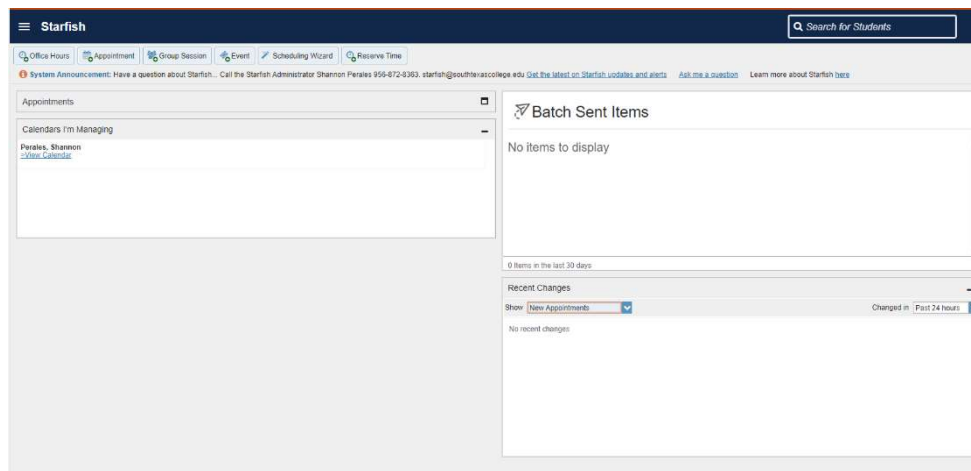

Step two: Your Starfish home page should appear (see below for an example).