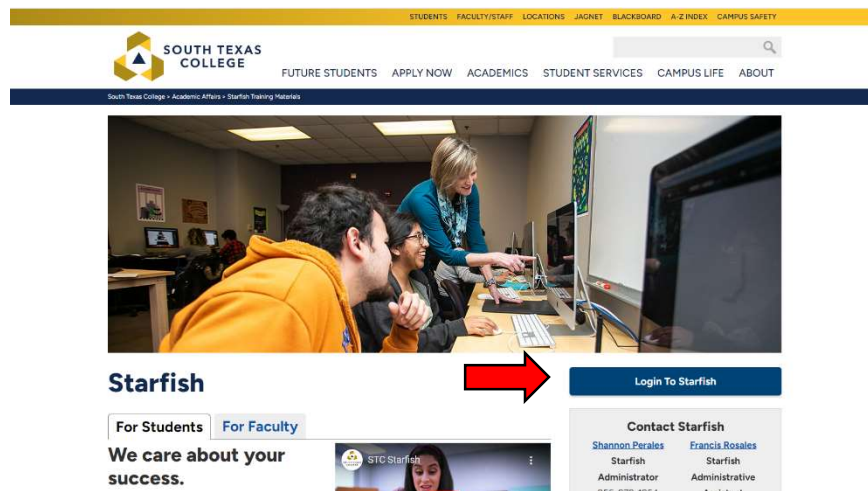

## How to Access Starfish

South Texas College is using the Starfish Early Alert system as a communication tool between faculty, support staff, and students. If you have not accessed Starfish or need help accessing it, please follow the instructions below:

**Step one:** Visit the Starfish website at <https://academicaffairs.southtexascollege.edu/starfish/> and click on the blue login button. A login screen will pop up and add your STC credentials

**Step two:** Your Starfish home page should appear (see below for an example).